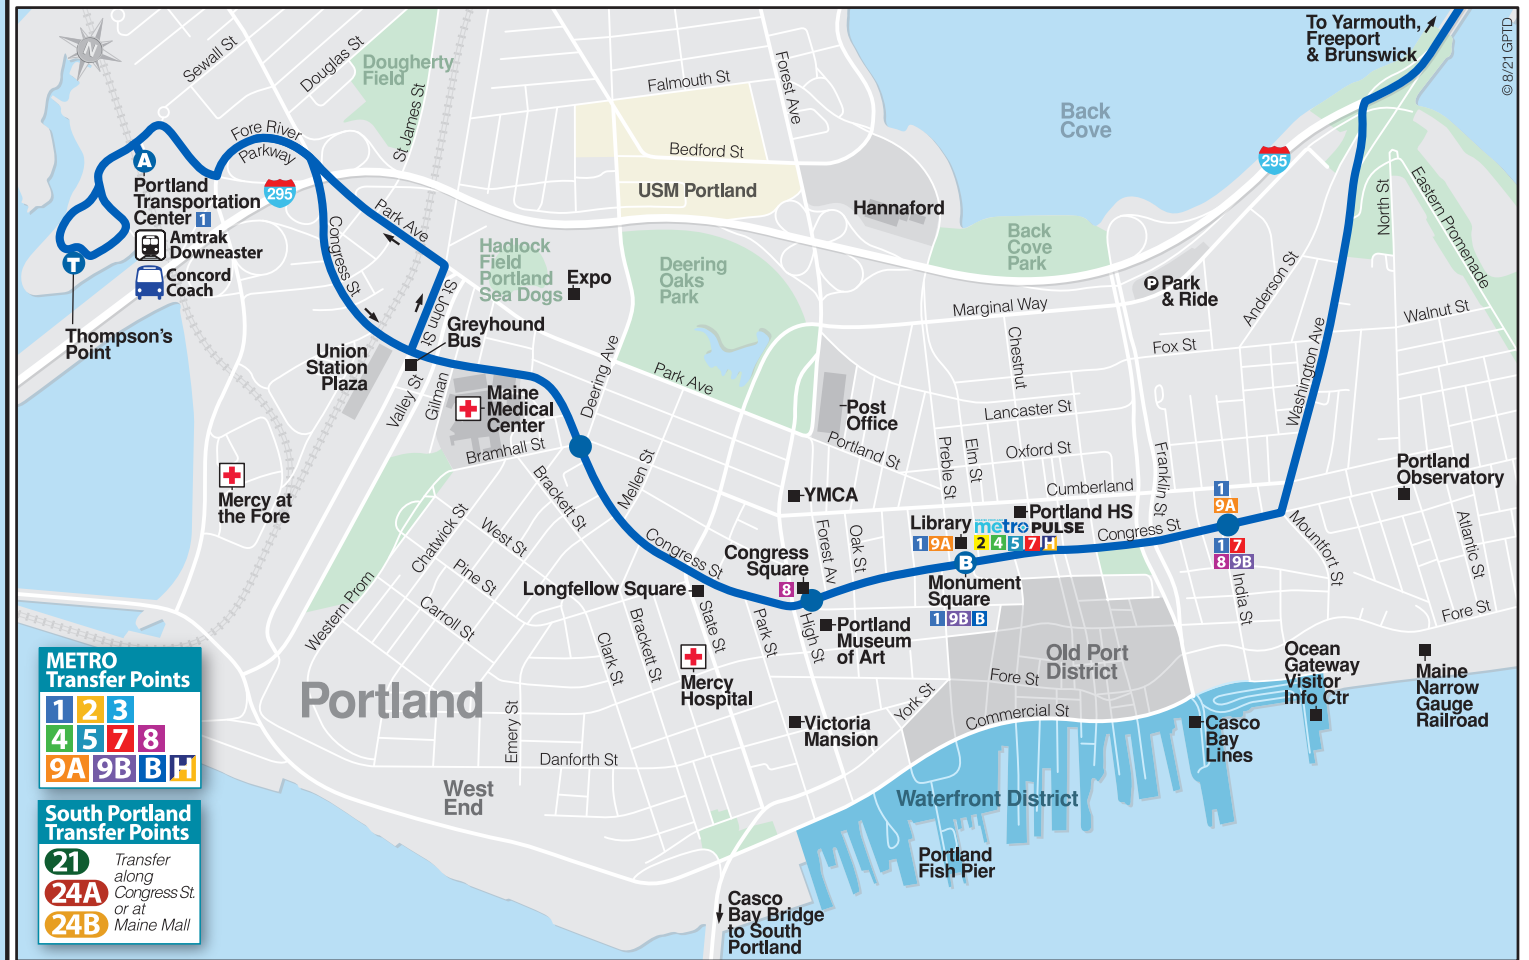

MONDAY THROUGH FRIDAY SOUTHBOUND TO PORTLAND

Brunswick Train Station E	Downtown Freeport/LL Bean D	Yarmouth Town Hall C	Library B	*PTC/Thompson's Pt T
5:45	6:00	6:14	6:34	6:46
6:45	7:05	7:19	7:39	7:52
7:25	7:45	7:59	8:21	8:34
8:00	8:18	8:32	8:54	9:07
9:15	9:35	9:48	10:10	10:22
10:15	10:35	10:48	11:10	11:22
12:45	1:05	1:20	1:40	1:50
2:55	3:15	3:28	3:50	4:02
3:50	4:12	4:26	4:48	5:00
4:30	4:52	5:06	5:26	5:38
5:35	6:00	6:12	6:32	6:44
6:30	6:48	7:00	7:20	7:30
7:00	7:18	7:30	7:50	8:00
8:15	8:33	8:45	9:00	9:10

SATURDAY NORTHBOUND TO BRUNSWICK

Thompson's Point T	Portland Transportation Center A	Monument Square B	Yarmouth Town Hall C	Downtown Freeport/LL Bean D	Brunswick Train Station E
7:58	8:00	8:10	8:30	8:43	9:03
10:28	10:30	10:40	11:00	11:13	11:33
12:58	1:00	1:10	1:30	1:43	2:03
3:28	3:30	3:40	4:00	4:13	4:33
5:58	6:00	6:10	6:30	6:43	7:03
8:28	8:30	8:40	8:58	9:10	9:28

SATURDAY SOUTHBOUND TO PORTLAND

Brunswick Train Station E	Downtown Freeport/LL Bean D	Yarmouth Town Hall C	Library B	*PTC/Thompson's Pt A
9:15	9:35	9:48	10:08	10:18
11:45	12:05	12:18	12:38	12:48
2:15	2:35	2:48	3:08	3:18
4:45	5:05	5:18	5:38	5:48
7:15	7:35	7:48	8:08	8:18

*TIP stops at PTC before Thompson's Pt. Time indicates arrival time at Thompson's Pt.

Northbound: Service to Bowdoin College before train station on request.

Southbound: Bowdoin College stop will be serviced after leaving train station.