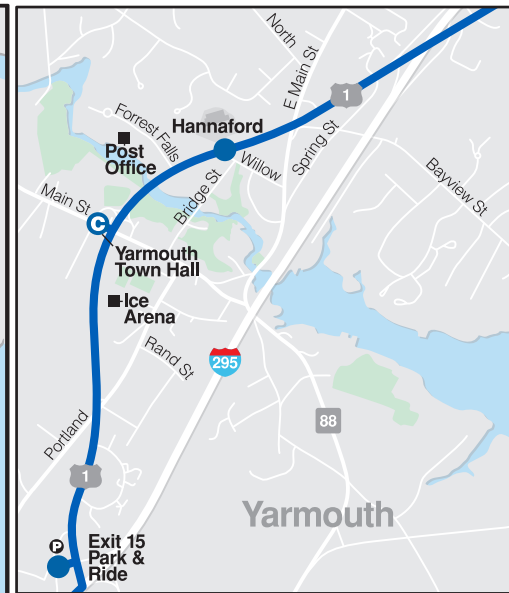

MONDAY THROUGH FRIDAY SOUTHBOUND TO PORTLAND

Brunswick Train Station E	Downtown Freeport/LL Bean D	Yarmouth Town Hall C	Library B	*PTC/Thompson's Pt T
5:45	6:00	6:14	6:34	6:46
6:45	7:05	7:19	7:39	7:52
7:25	7:45	7:59	8:21	8:34
8:00	8:18	8:32	8:54	9:07
9:15	9:35	9:48	10:10	10:22
10:15	10:35	10:48	11:10	11:22
12:45	1:05	1:20	1:40	1:50
2:55	3:15	3:28	3:50	4:02
3:50	4:12	4:26	4:48	5:00
4:30	4:52	5:06	5:26	5:38
5:35	6:00	6:12	6:32	6:44
6:30	6:48	7:00	7:20	7:30
7:00	7:18	7:30	7:50	8:00
8:15	8:33	8:45	9:00	9:10

SATURDAY NORTHBOUND TO BRUNSWICK

Thompson's Point T	Portland Transportation Center A	Monument Square B	Yarmouth Town Hall C	Downtown Freeport/LL Bean D	Brunswick Train Station E
7:58	8:00	8:10	8:30	8:43	9:03
10:28	10:30	10:40	11:00	11:13	11:33
12:58	1:00	1:10	1:30	1:43	2:03
3:28	3:30	3:40	4:00	4:13	4:33
5:58	6:00	6:10	6:30	6:43	7:03
8:28	8:30	8:40	8:58	9:10	9:28

SATURDAY SOUTHBOUND TO PORTLAND

Brunswick Train Station E	Downtown Freeport/LL Bean D	Yarmouth Town Hall C	Library B	*PTC/Thompson's Pt A
9:15	9:35	9:48	10:08	10:18
11:45	12:05	12:18	12:38	12:48
2:15	2:35	2:48	3:08	3:18
4:45	5:05	5:18	5:38	5:48
7:15	7:35	7:48	8:08	8:18

*TIP stops at PTC before Thompson's Pt. Time indicates arrival time at Thompson's Pt.

Northbound: Service to Bowdoin College before train station on request.

Southbound: Bowdoin College stop will be serviced after leaving train station.