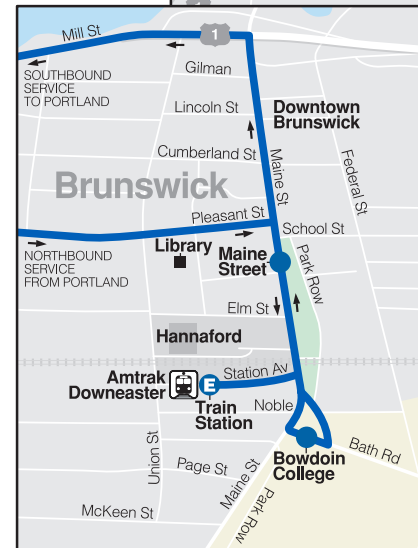

Thompson's Point T	Portland Transportation Center A	Monument Square B	Yarmouth Town Hall C	Downtown Freeport/LL Bean D	Brunswick Train Station E
X	X	X	X	X	X
6:13	6:15	6:25	6:45	6:58	7:18
6:48	6:50	7:00	7:20	7:34	7:54
7:58	8:00	8:12	8:33	8:46	9:06
8:58	9:00	9:12	9:32	9:45	10:05
11:28	11:30	11:42	12:04	12:17	12:37
1:28	1:30	1:40	2:02	2:15	2:35
2:33	2:35	2:47	3:10	3:23	3:43
3:13	3:15	3:27	3:50	4:03	4:23
4:13	4:15	4:27	4:52	5:05	5:25
5:08	5:10	5:22	5:48	6:02	6:22
5:43	5:45	5:55	6:15	6:28	6:48
6:58	7:00	7:10	7:30	7:43	8:03
9:18	9:20	9:30	9:48	10:00	10:18

**SATURDAY
NORTHBOUND TO BRUNSWICK**

Thompson's Point T	Portland Transportation Center A	Monument Square B	Yarmouth Town Hall C	Downtown Freeport/LL Bean D	Brunswick Train Station E
7:58	8:00	8:10	8:30	8:43	9:03
10:28	10:30	10:40	11:00	11:13	11:33
12:58	1:00	1:10	1:30	1:43	2:03
3:28	3:30	3:40	4:00	4:13	4:33
5:58	6:00	6:10	6:30	6:43	7:03
8:28	8:30	8:40	8:58	9:10	9:28

**SATURDAY
SOUTHBOUND TO PORTLAND**

Brunswick Train Station E	Downtown Freeport/LL Bean D	Yarmouth Town Hall C	Library B	*PTC/Thompson's Pt A
9:15	9:35	9:48	10:08	10:18
11:45	12:05	12:18	12:38	12:48
2:15	2:35	2:48	3:08	3:18
4:45	5:05	5:18	5:38	5:48
7:15	7:35	7:48	8:08	8:18

*Trip stops at PTC before Thompson's Pt; Time indicates arrival time at Thompson's Pt.

Northbound: Service to Bowdoin College before train station on request.

Southbound: Bowdoin College stop will be serviced after leaving train station.