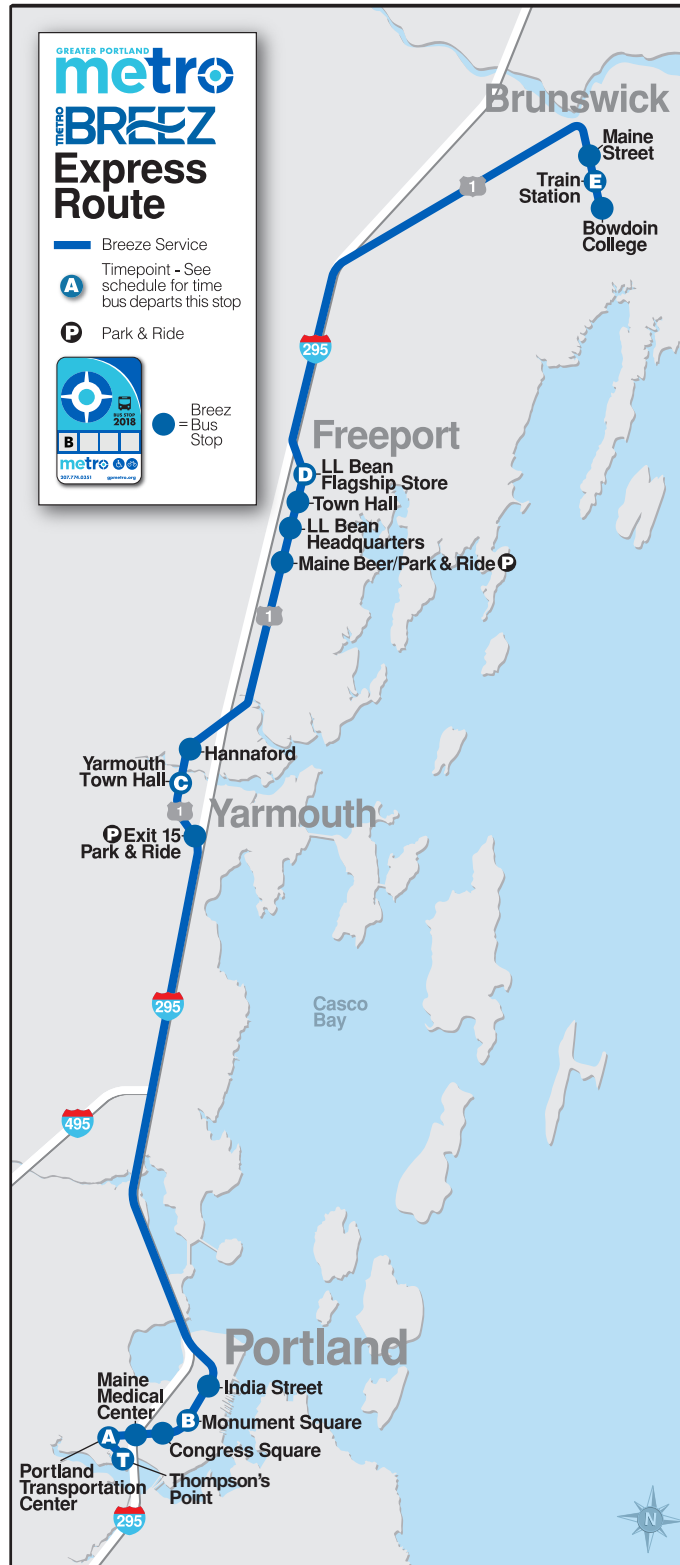

MONDAY THROUGH FRIDAY SOUTHBOUND TO PORTLAND

Brunswick Train Station E	Downtown Freeport/LL Bean D	Yarmouth Town Hall C	Library B	*PTC/Thompson's Pt T
5:45	6:00	6:14	6:34	6:46
6:45	7:05	7:19	7:39	7:52
7:25	7:45	7:59	8:21	8:34
8:00	8:18	8:32	8:54	9:07
9:15	9:35	9:48	10:10	10:22
10:15	10:35	10:48	11:10	11:22
12:45	1:05	1:20	1:40	1:50
2:55	3:15	3:28	3:50	4:02
3:50	4:12	4:26	4:48	5:00
4:30	4:52	5:06	5:26	5:38
5:35	6:00	6:12	6:32	6:44
6:30	6:48	7:00	7:20	7:30
7:00	7:18	7:30	7:50	8:00
8:15	8:33	8:45	9:00	9:10

SATURDAY NORTHBOUND TO BRUNSWICK

Thompson's Point T	Portland Transportation Center A	Monument Square B	Yarmouth Town Hall C	Downtown Freeport/LL Bean D	Brunswick Train Station E
7:58	8:00	8:10	8:30	8:43	9:03
10:28	10:30	10:40	11:00	11:13	11:33
12:58	1:00	1:10	1:30	1:43	2:03
3:28	3:30	3:40	4:00	4:13	4:33
5:58	6:00	6:10	6:30	6:43	7:03
8:28	8:30	8:40	8:58	9:10	9:28

SATURDAY SOUTHBOUND TO PORTLAND

Brunswick Train Station E	Downtown Freeport/LL Bean D	Yarmouth Town Hall C	Library B	*PTC/Thompson's Pt A
9:15	9:35	9:48	10:08	10:18
11:45	12:05	12:18	12:38	12:48
2:15	2:35	2:48	3:08	3:18
4:45	5:05	5:18	5:38	5:48
7:15	7:35	7:48	8:08	8:18

*TIP stops at PTC before Thompson's Pt. Time indicates arrival time at Thompson's Pt.

Northbound: Service to Bowdoin College before train station on request.

Southbound: Bowdoin College stop will be serviced after leaving train station.