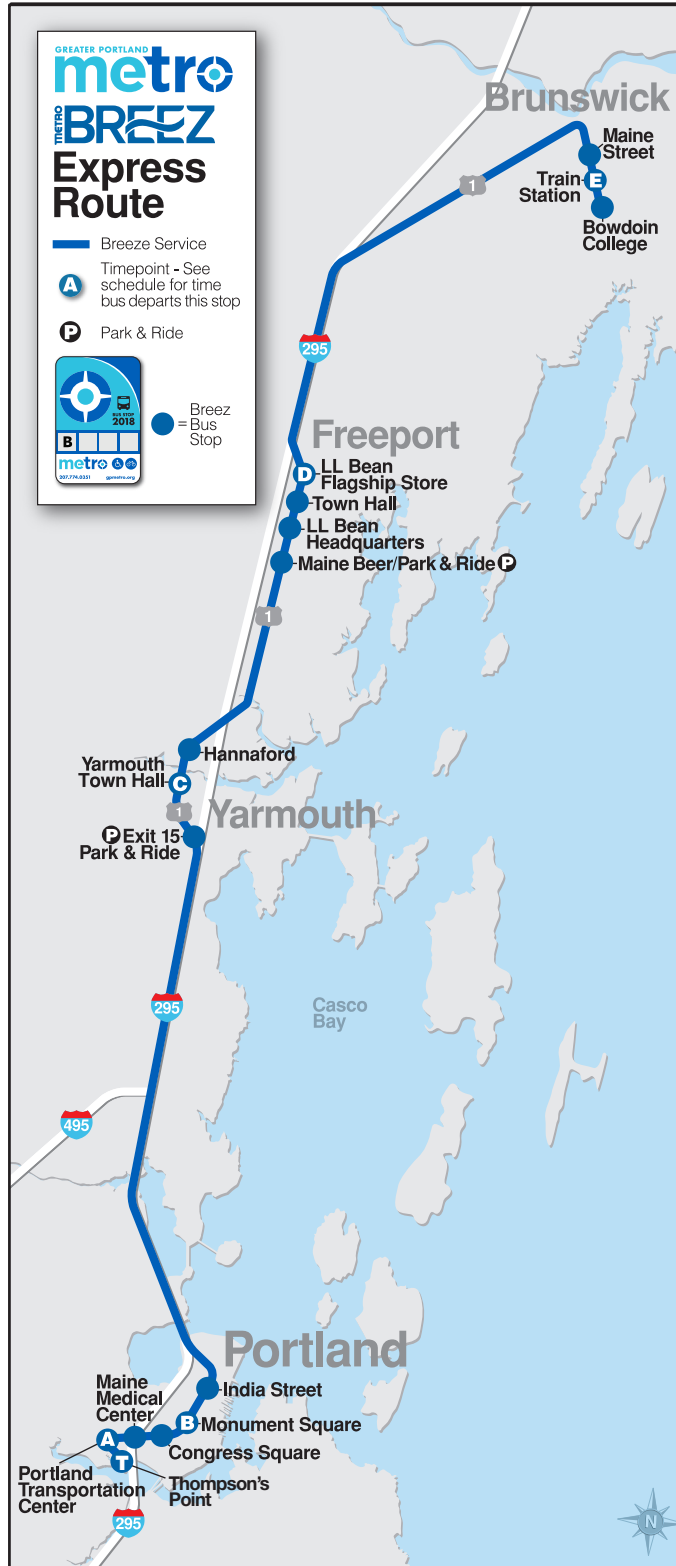

**MONDAY THROUGH FRIDAY
SOUTHBOUND TO PORTLAND**

Brunswick Train Station E	Downtown Freeport/LL Bean D	Yarmouth Town Hall C	Library B	*PTC/Thompson's Pt T
5:45	6:00	6:14	6:34	6:46
6:45	7:05	7:19	7:39	7:52
7:25	7:45	7:59	8:21	8:34
8:00	8:18	8:32	8:54	9:07
9:15	9:35	9:48	10:10	10:22
10:15	10:35	10:48	11:10	11:22
12:45	1:05	1:20	1:40	1:50
2:55	3:15	3:28	3:50	4:02
3:50	4:12	4:26	4:48	5:00
4:30	4:52	5:06	5:26	5:38
5:35	6:00	6:12	6:32	6:44
6:30	6:48	7:00	7:20	7:30
7:00	7:18	7:30	7:50	8:00
8:15	8:33	8:45	9:00	9:10

**SATURDAY
NORTHBOUND TO BRUNSWICK**

Thompson's Point T	Portland Transportation Center A	Monument Square B	Yarmouth Town Hall C	Downtown Freeport/LL Bean D	Brunswick Train Station E
7:58	8:00	8:10	8:30	8:43	9:03
10:28	10:30	10:40	11:00	11:13	11:33
12:58	1:00	1:10	1:30	1:43	2:03
3:28	3:30	3:40	4:00	4:13	4:33
5:58	6:00	6:10	6:30	6:43	7:03
8:28	8:30	8:40	8:58	9:10	9:28

**SATURDAY
SOUTHBOUND TO PORTLAND**

Brunswick Train Station E	Downtown Freeport/LL Bean D	Yarmouth Town Hall C	Library B	*PTC/Thompson's Pt A
9:15	9:35	9:48	10:08	10:18
11:45	12:05	12:18	12:38	12:48
2:15	2:35	2:48	3:08	3:18
4:45	5:05	5:18	5:38	5:48
7:15	7:35	7:48	8:08	8:18

*Trip stops at PTC before Thompson's Pt; Time indicates arrival time at Thompson's Pt.

Northbound: Service to Bowdoin College before train station on request.

Southbound: Bowdoin College stop will be serviced after leaving train station.

Northbound: Service to Bowdoin College before train station on request.

Southbound: Bowdoin College stop will be serviced after leaving train station.