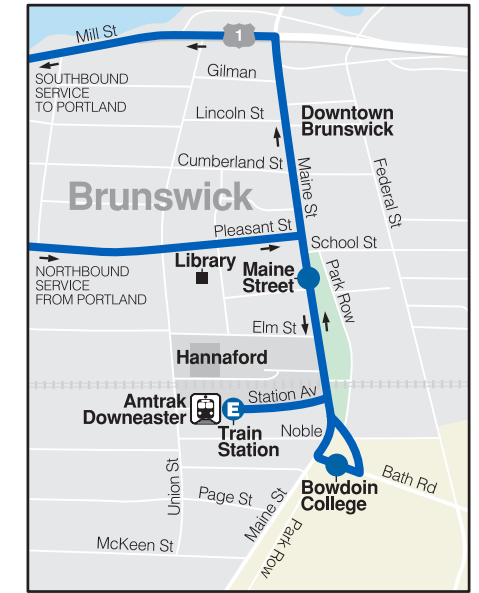

MONDAY THROUGH FRIDAY SOUTHBOUND TO PORTLAND

Brunswick Train Station E	Downtown Freeport/LL Bean D	Yarmouth Town Hall C	Library B	*PTC/Thompson's Pt T
5:45	6:00	6:14	6:34	6:46
6:45	7:05	7:19	7:39	7:52
7:25	7:45	7:59	8:21	8:34
8:00	8:18	8:32	8:54	9:07
9:15	9:35	9:48	10:10	10:22
10:15	10:35	10:48	11:10	11:22
12:45	1:05	1:20	1:40	1:50
2:55	3:15	3:28	3:50	4:02
3:50	4:12	4:26	4:48	5:00
4:30	4:52	5:06	5:26	5:38
5:35	6:00	6:12	6:32	6:44
6:30	6:48	7:00	7:20	7:30
7:00	7:18	7:30	7:50	8:00
8:15	8:33	8:45	9:00	9:10

SATURDAY NORTHBOUND TO BRUNSWICK

Thompson's Point T	Portland Transportation Center A	Monument Square B	Yarmouth Town Hall C	Downtown Freeport/LL Bean D	Brunswick Train Station E
7:58	8:00	8:10	8:30	8:43	9:03
10:28	10:30	10:40	11:00	11:13	11:33
12:58	1:00	1:10	1:30	1:43	2:03
3:28	3:30	3:40	4:00	4:13	4:33
5:58	6:00	6:10	6:30	6:43	7:03
8:28	8:30	8:40	8:58	9:10	9:28

SATURDAY SOUTHBOUND TO PORTLAND

Brunswick Train Station E	Downtown Freeport/LL Bean D	Yarmouth Town Hall C	Library B	*PTC/Thompson's Pt A
9:15	9:35	9:48	10:08	10:18
11:45	12:05	12:18	12:38	12:48
2:15	2:35	2:48	3:08	3:18
4:45	5:05	5:18	5:38	5:48
7:15	7:35	7:48	8:08	8:18

*TIP stops at PTC before Thompson's Pt. Time indicates arrival time at Thompson's Pt.

Northbound: Service to Bowdoin College before train station on request.

Southbound: Bowdoin College stop will be serviced after leaving train station.