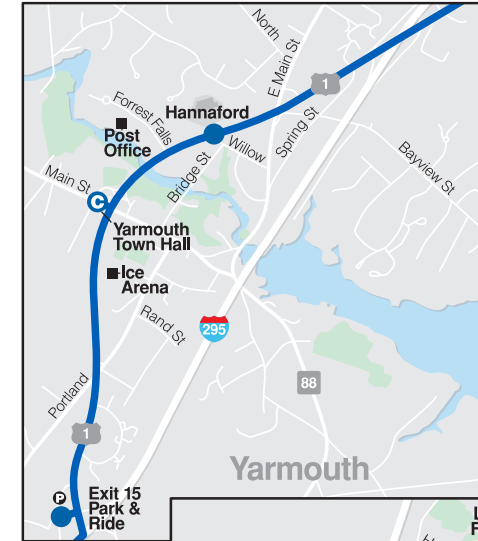

Thompson's Point T	Portland Transportation Center A	Monument Square B	Yarmouth Town Hall C	Downtown Freeport/LL Bean D	Brunswick Train Station E
X	X	X	X	X	X
6:13	6:15	6:25	6:45	6:58	7:18
6:48	6:50	7:00	7:20	7:34	7:54
7:58	8:00	8:12	8:33	8:46	9:06
8:58	9:00	9:12	9:32	9:45	10:05
11:28	11:30	11:42	12:04	12:17	12:37
1:28	1:30	1:40	2:02	2:15	2:35
2:33	2:35	2:47	3:10	3:23	3:43
3:13	3:15	3:27	3:50	4:03	4:23
4:13	4:15	4:27	4:52	5:05	5:25
5:08	5:10	5:22	5:48	6:02	6:22
5:43	5:45	5:55	6:15	6:28	6:48
6:58	7:00	7:10	7:30	7:43	8:03
9:18	9:20	9:30	9:48	10:00	10:18

**SATURDAY
NORTHBOUND TO BRUNSWICK**

Thompson's Point T	Portland Transportation Center A	Monument Square B	Yarmouth Town Hall C	Downtown Freeport/LL Bean D	Brunswick Train Station E
7:58	8:00	8:10	8:30	8:43	9:03
10:28	10:30	10:40	11:00	11:13	11:33
12:58	1:00	1:10	1:30	1:43	2:03
3:28	3:30	3:40	4:00	4:13	4:33
5:58	6:00	6:10	6:30	6:43	7:03
8:28	8:30	8:40	8:58	9:10	9:28

**SATURDAY
SOUTHBOUND TO PORTLAND**

Brunswick Train Station E	Downtown Freeport/LL Bean D	Yarmouth Town Hall C	Library B	*PTC/Thompson's Pt A
9:15	9:35	9:48	10:08	10:18
11:45	12:05	12:18	12:38	12:48
2:15	2:35	2:48	3:08	3:18
4:45	5:05	5:18	5:38	5:48
7:15	7:35	7:48	8:08	8:18

*Trip stops at PTC before Thompson's Pt; Time indicates arrival time at Thompson's Pt.

Northbound: Service to Bowdoin College before train station on request.

Southbound: Bowdoin College stop will be serviced after leaving train station.