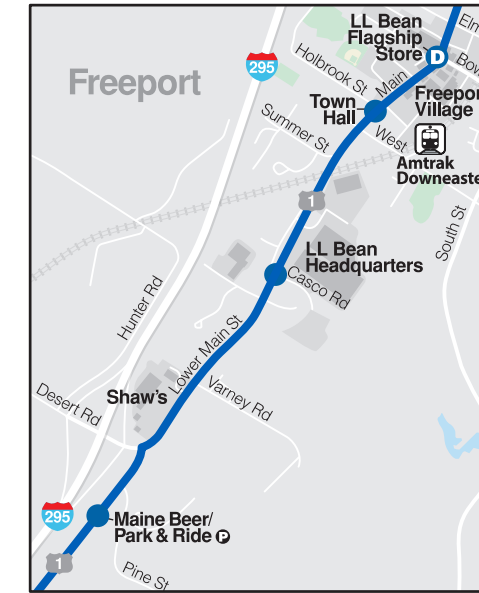

SATURDAY NORTHBOUND TO BRUNSWICK

Thompson's Point T	Portland Transportation Center A	Monument Square B	Yarmouth Town Hall C	Downtown Freeport/LL Bean D	Brunswick Train Station E
7:58	8:00	8:10	8:30	8:43	9:03
10:28	10:30	10:40	11:00	11:13	11:33
12:58	1:00	1:10	1:30	1:43	2:03
3:28	3:30	3:40	4:00	4:13	4:33
5:58	6:00	6:10	6:30	6:43	7:03
8:28	8:30	8:40	8:58	9:10	9:28

SATURDAY SOUTHBOUND TO PORTLAND

Brunswick Train Station E	Downtown Freeport/LL Bean D	Yarmouth Town Hall C	Library B	*PTC/Thompson's Pt A
9:15	9:35	9:48	10:08	10:18
11:45	12:05	12:18	12:38	12:48
2:15	2:35	2:48	3:08	3:18
4:45	5:05	5:18	5:38	5:48
7:15	7:35	7:48	8:08	8:18

*TIP stops at PTC before Thompson's Pt. Time indicates arrival time at Thompson's Pt.

Northbound: Service to Bowdoin College before train station on request.

Southbound: Bowdoin College stop will be serviced after leaving train station.