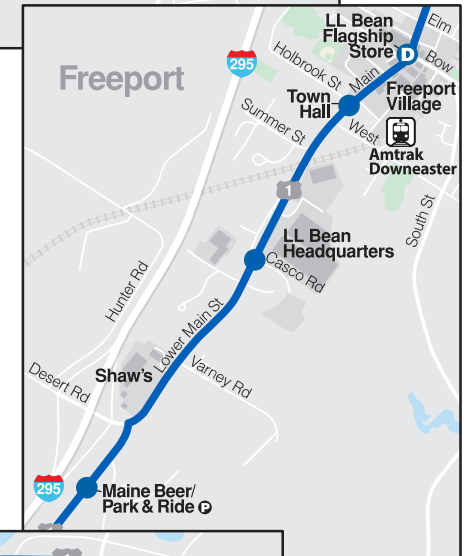

Thompson's Point T	Portland Transportation Center A	Monument Square B	Yarmouth Town Hall C	Downtown Freeport/LL Bean D	Brunswick Train Station E
X	X	X	X	X	X
6:13	6:15	6:25	6:45	6:58	7:18
6:48	6:50	7:00	7:20	7:34	7:54
7:58	8:00	8:12	8:33	8:46	9:06
8:58	9:00	9:12	9:32	9:45	10:05
11:28	11:30	11:42	12:04	12:17	12:37
1:28	1:30	1:40	2:02	2:15	2:35
2:33	2:35	2:47	3:10	3:23	3:43
3:13	3:15	3:27	3:50	4:03	4:23
4:13	4:15	4:27	4:52	5:05	5:25
5:08	5:10	5:22	5:48	6:02	6:22
5:43	5:45	5:55	6:15	6:28	6:48
6:58	7:00	7:10	7:30	7:43	8:03
9:18	9:20	9:30	9:48	10:00	10:18

**SATURDAY
NORTHBOUND TO BRUNSWICK**

Thompson's Point T	Portland Transportation Center A	Monument Square B	Yarmouth Town Hall C	Downtown Freeport/LL Bean D	Brunswick Train Station E
7:58	8:00	8:10	8:30	8:43	9:03
10:28	10:30	10:40	11:00	11:13	11:33
12:58	1:00	1:10	1:30	1:43	2:03
3:28	3:30	3:40	4:00	4:13	4:33
5:58	6:00	6:10	6:30	6:43	7:03
8:28	8:30	8:40	8:58	9:10	9:28

**SATURDAY
SOUTHBOUND TO PORTLAND**

Brunswick Train Station E	Downtown Freeport/LL Bean D	Yarmouth Town Hall C	Library B	*PTC/Thompson's Pt A
9:15	9:35	9:48	10:08	10:18
11:45	12:05	12:18	12:38	12:48
2:15	2:35	2:48	3:08	3:18
4:45	5:05	5:18	5:38	5:48
7:15	7:35	7:48	8:08	8:18

*Trip stops at PTC before Thompson's Pt; Time indicates arrival time at Thompson's Pt.

Northbound: Service to Bowdoin College before train station on request.

Southbound: Bowdoin College stop will be serviced after leaving train station.