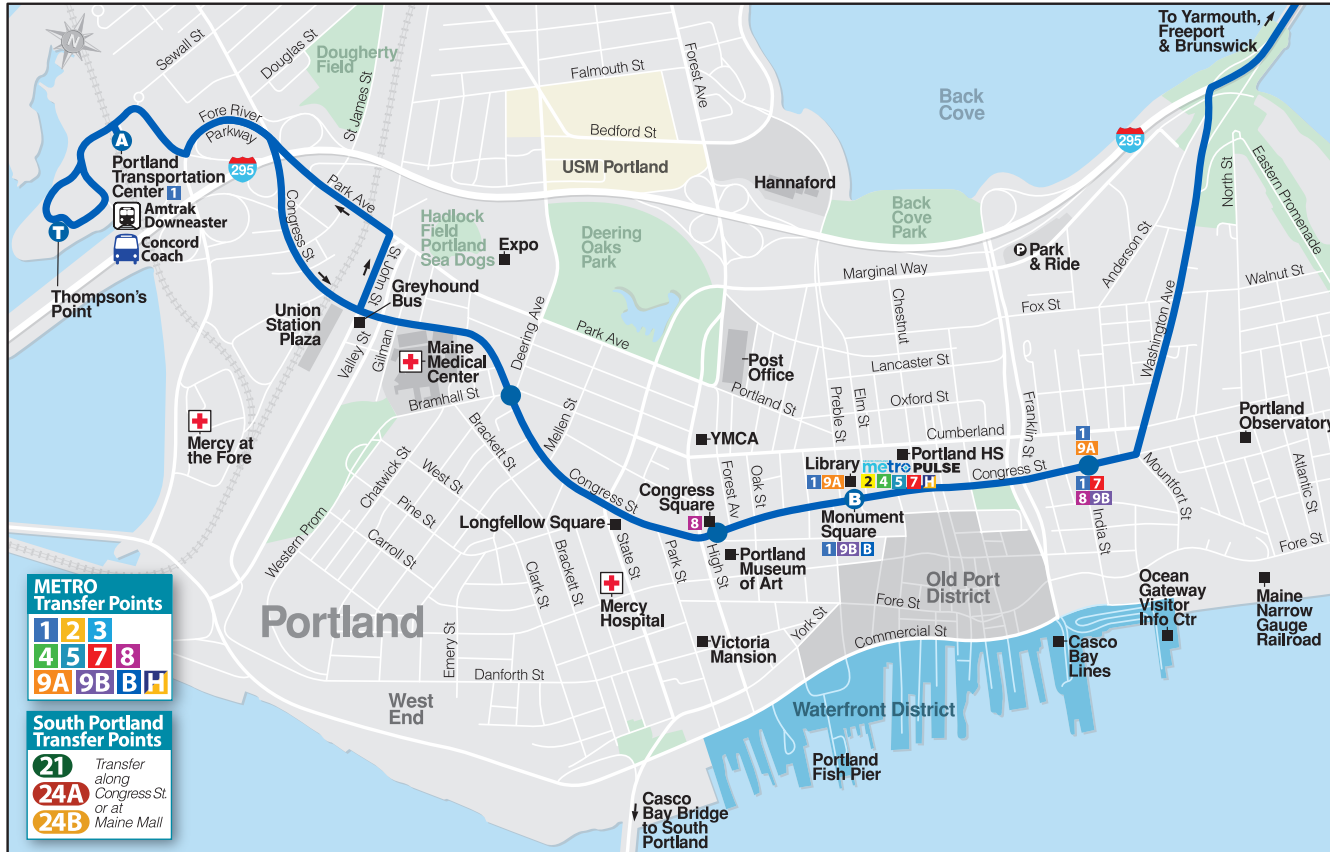

METRO BREEZ

Express Service between Portland, Yarmouth, Freeport, and Brunswick

To provide faster service, BREEZ has limited stops and only services stops indicated on route map.

METRO BREEZ Express CASH Fare Information

**SATURDAY
NORTHBOUND TO BRUNSWICK**

Thompson's Point T	Portland Transportation Center A	Monument Square B	Yarmouth Town Hall C	Downtown Freeport/LL Bean D	Brunswick Train Station E
7:58	8:00	8:10	8:30	8:43	9:03
10:28	10:30	10:40	11:00	11:13	11:33
12:58	1:00	1:10	1:30	1:43	2:03
3:28	3:30	3:40	4:00	4:13	4:33
5:58	6:00	6:10	6:30	6:43	7:03
8:28	8:30	8:40	8:58	9:10	9:28

PTC - Portland Transportation Center

Route map and stops subject to change.

MONDAY THROUGH FRIDAY INBOUND TO PTC/THOMPSON'S PT

North St E. Prom C	Congress St North St D	Library B	METRO St. John St M	*PTC/Thompson's Pt A/T
5:25	5:28	5:33	5:38	5:43
6:10	6:15	6:20	6:32	6:40
6:40	6:45	6:50	7:02	7:10
7:10	7:15	7:20	7:32	7:40
7:40	7:45	7:50	8:02	8:10
8:10	8:15	8:20	8:32	8:40
8:40	8:45	8:50	9:02	9:10
9:10	9:15	9:20	9:32	9:40
9:40	9:45	9:50	10:02	10:10
10:10	10:15	10:20	10:32	10:40
10:40	10:45	10:50	11:02	11:10
11:10	11:15	11:20	11:32	11:40
11:40	11:45	11:50	12:02	12:10
12:10	12:15	12:20	12:32	12:40
12:40	12:45	12:50	1:02	1:10
1:10	1:15	1:20	1:32	1:40
1:40	1:45	1:50	2:02	2:13
2:10	2:15	2:20	2:32	2:43
2:40	2:45	2:50	3:02	3:13
3:10	3:15	3:20	3:32	3:43
3:40	3:45	3:50	4:02	4:13
4:10	4:15	4:20	4:32	4:43
4:40	4:45	4:50	5:02	5:13
5:10	5:15	5:20	5:32	5:43
5:40	5:45	5:50	6:02	6:13
6:10	6:15	6:20	6:32	6:38
6:40	6:45	6:50	7:00	X
7:05	7:10	7:15	7:27	7:38
8:03	8:08	8:13	8:23	8:33
8:58	9:03	9:08	9:18	9:28
9:53	9:58	10:03	10:13	10:23
10:40	10:45	10:50	11:00	X